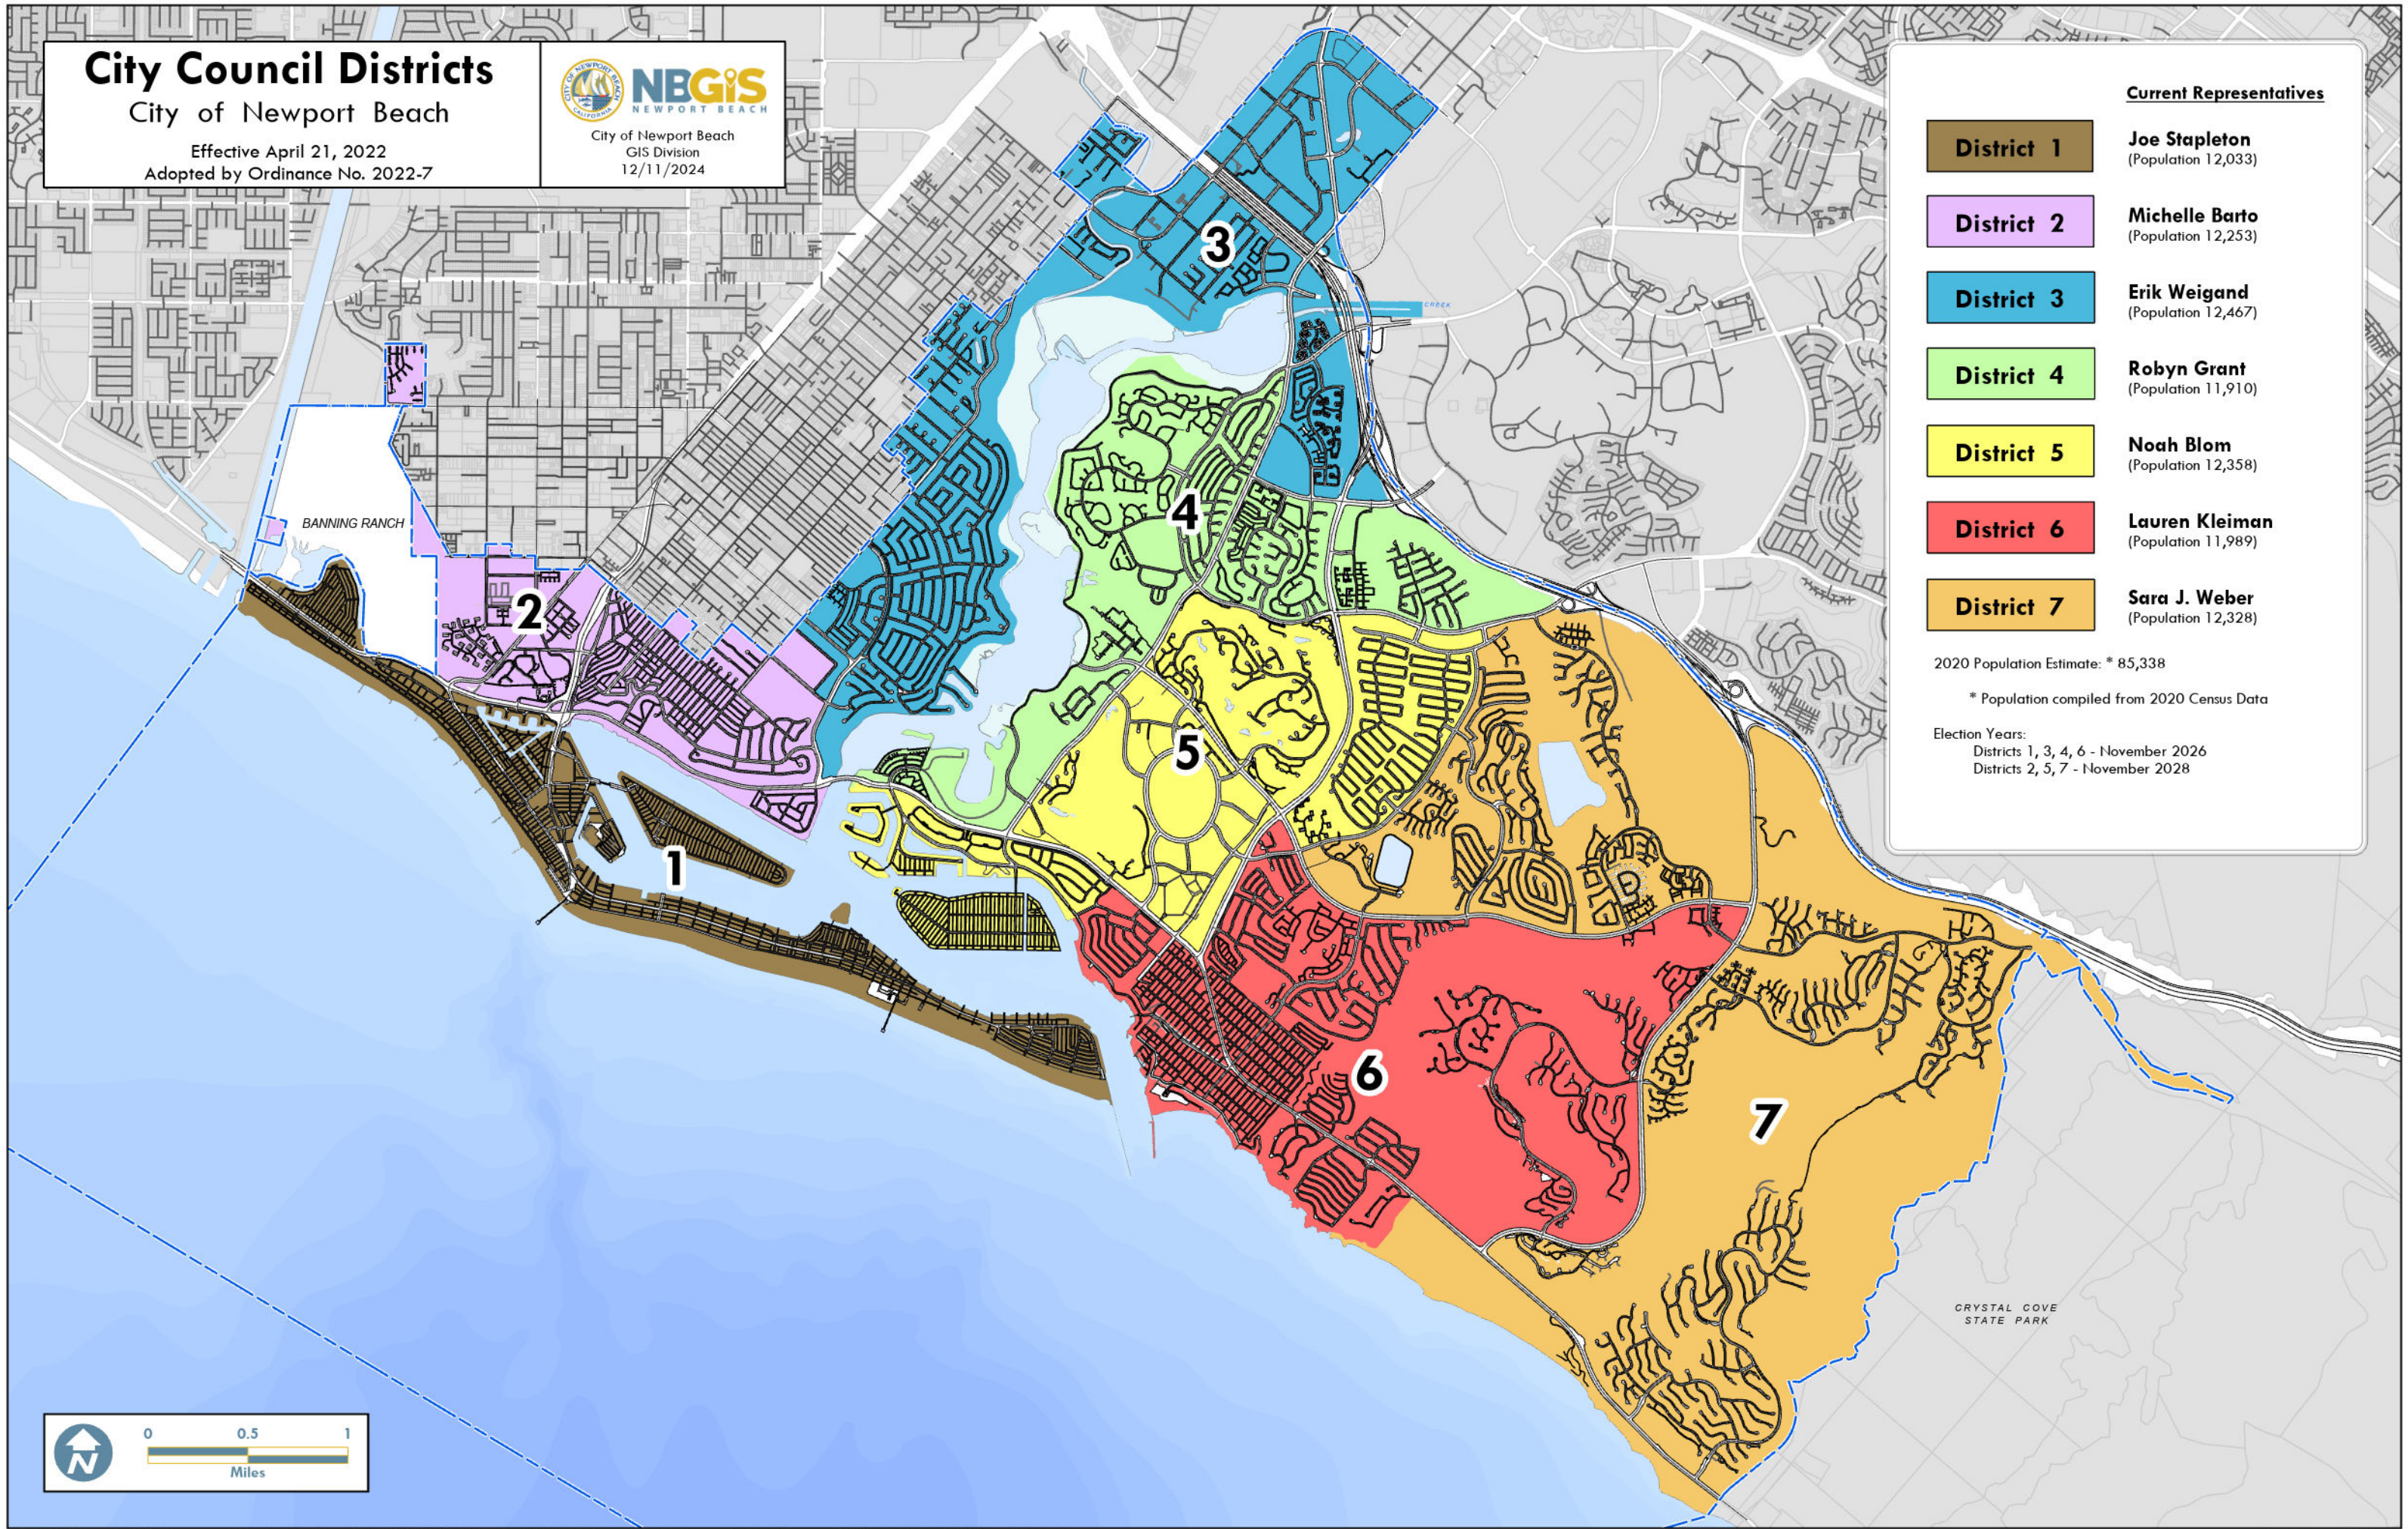

City Council Districts

City of Newport Beach

Effective April 21, 2022
Adopted by Ordinance No. 2022-7

City of Newport Beach
GIS Division
12/11/2024

Current Representatives

District 1	Joe Stapleton (Population 12,033)
District 2	Michelle Barto (Population 12,253)
District 3	Erik Weigand (Population 12,467)
District 4	Robyn Grant (Population 11,910)
District 5	Noah Blom (Population 12,358)
District 6	Lauren Kleiman (Population 11,989)
District 7	Sara J. Weber (Population 12,328)

2020 Population Estimate: * 85,338

* Population compiled from 2020 Census Data

Election Years:

Districts 1, 3, 4, 6 - November 2026
Districts 2, 5, 7 - November 2028